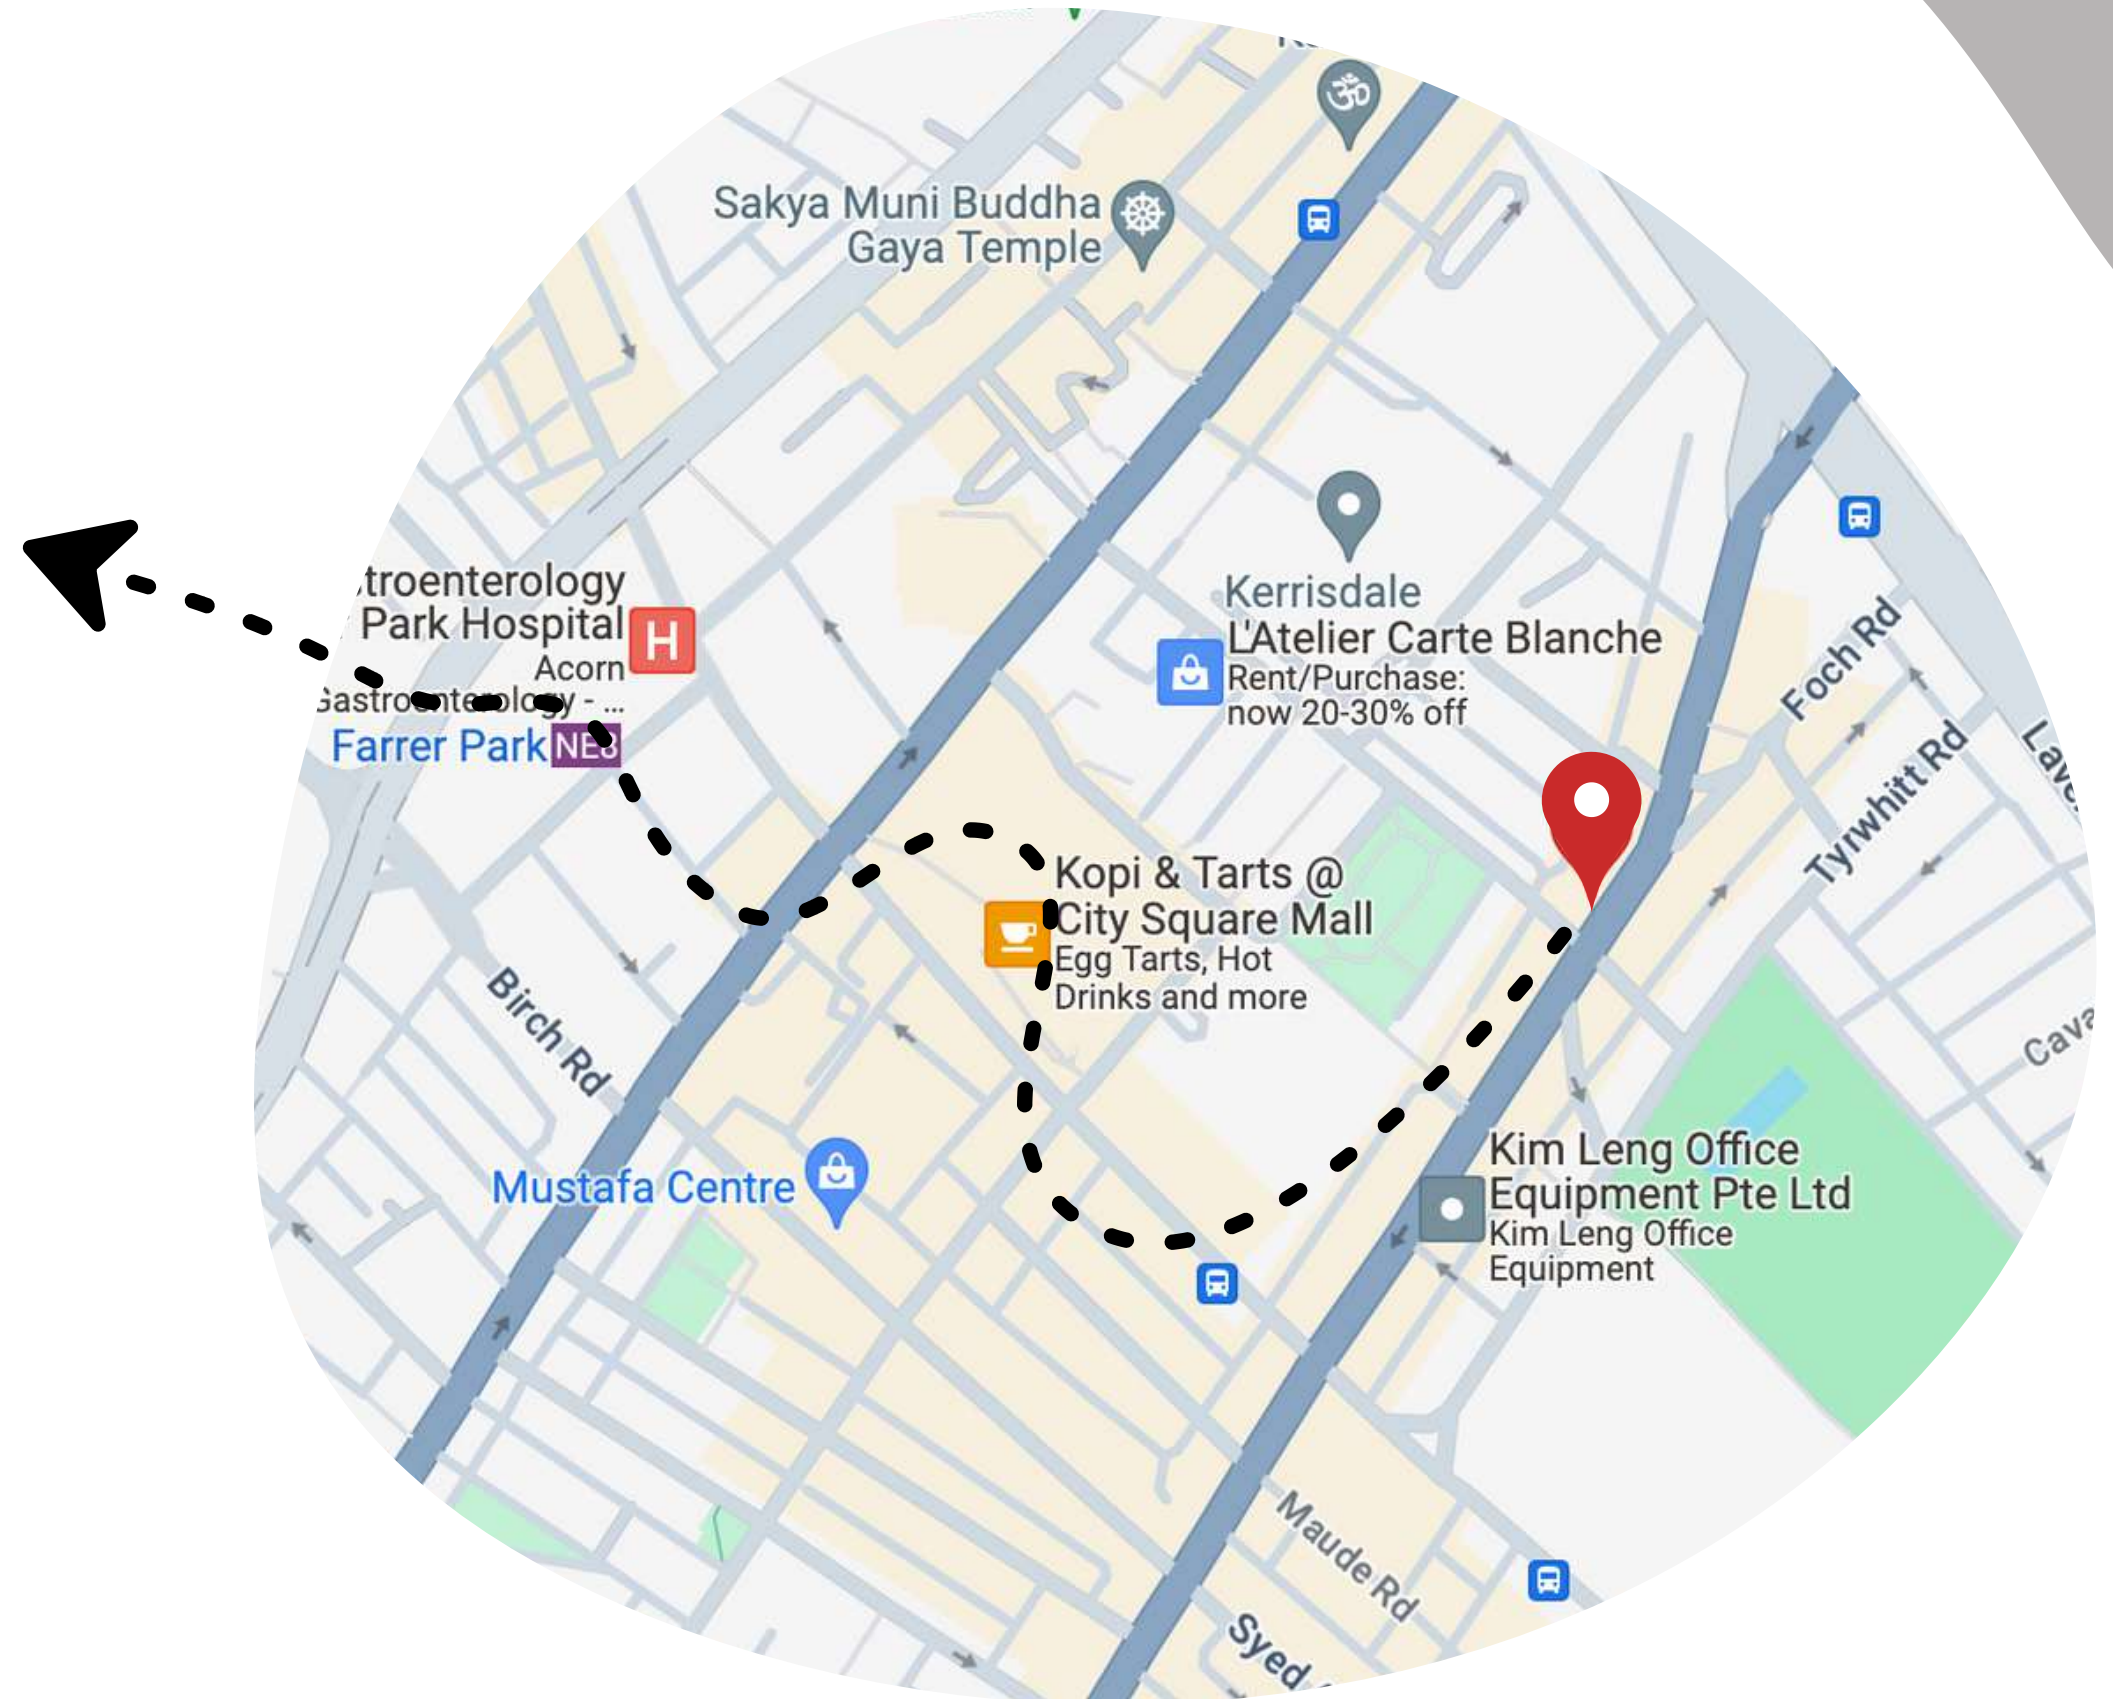

# HOW TO GET TO SOCIOQ@BESAR

**ADDRESS:**  
**321C JALAN BESAR, SINGAPORE 208979**  
**LEVEL 4**

- 5 MIN WALK FROM FARRER PARK MRT

# SOCIOQ@BESAR - PARKING

ALONG 321 -327 JALAN BESAR

BESIDE PETAIN COURT

ALONG 277 -301 JALAN BESAR

CITY SQUARE MALL